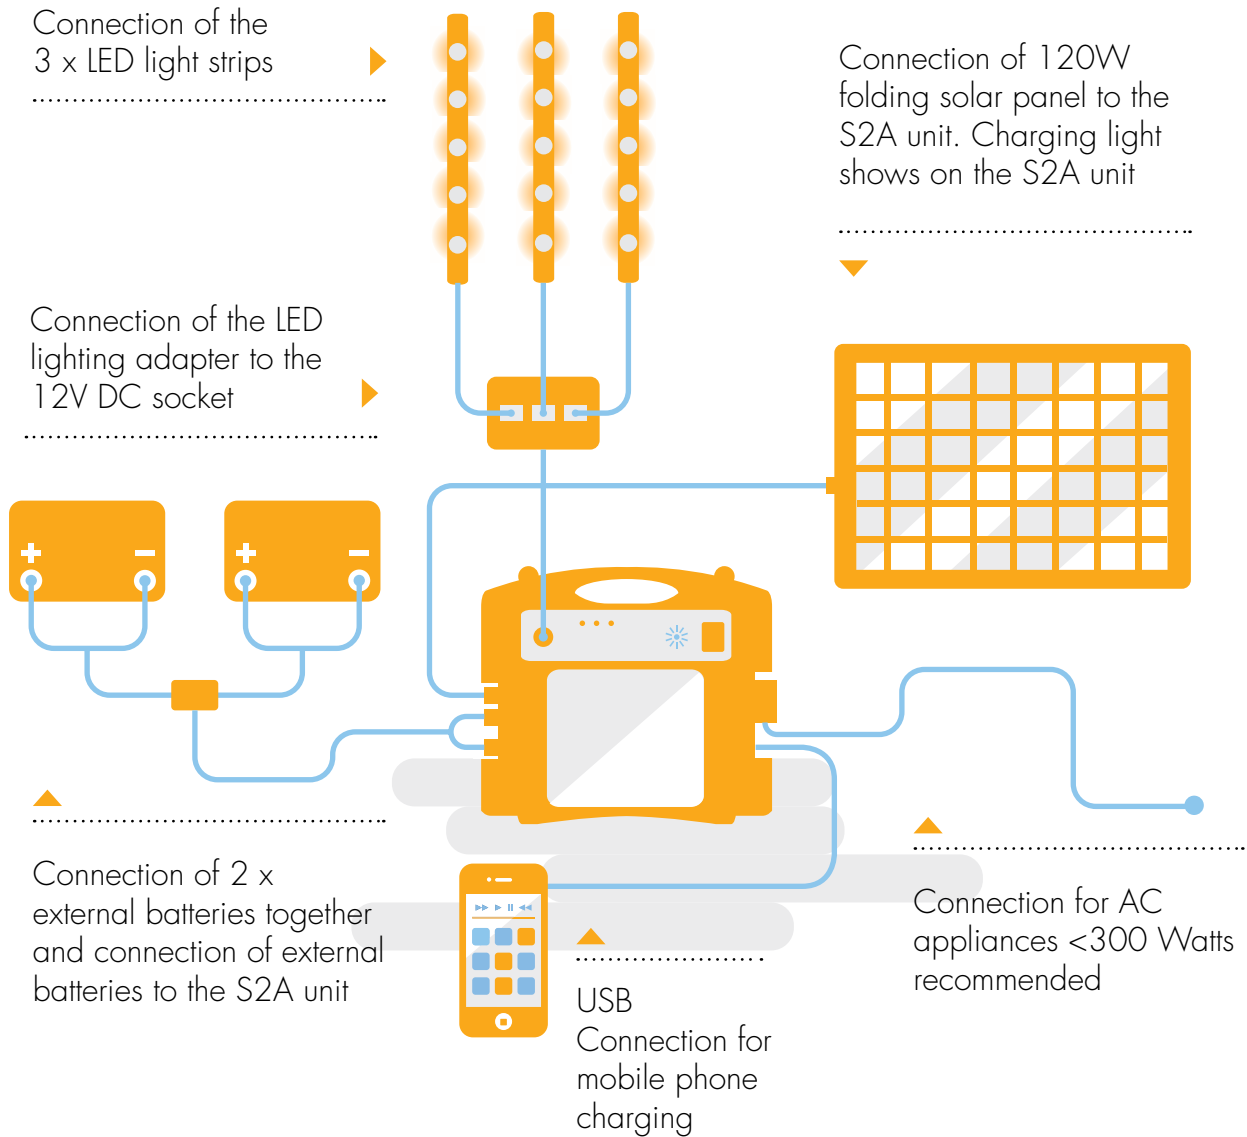

SOLAR2AFRICA400™ CONNECTIONS